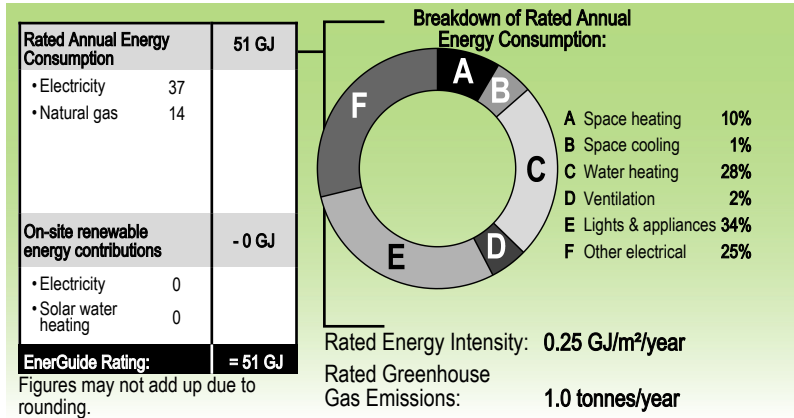

905 Rosefinch Pl,
Langford, BRITISH COLUMBIA, V9C 0J9

ENERGUIDE

Data collected: May 7, 2026
File number: **7948N81737**
Evaluated by: Stuart Kidson

The energy consumption indicated on your utility bills may be higher or lower than your EnerGuide rating. This is because standard assumptions have been made regarding how many people live in your house and how the home is operated. Your rating is based on the condition of your house on the day it was evaluated.