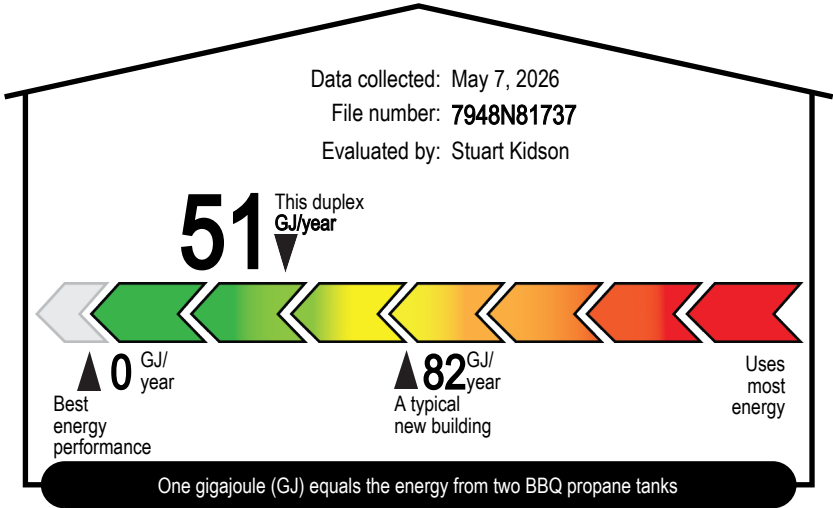

905 Rosefinch Pl,
Langford, BRITISH COLUMBIA, V9C 0J9

ENERGUIDE

Data collected: May 7, 2026
File number: **7948N81737**
Evaluated by: Stuart Kidson

The energy consumption indicated on your utility bills may be higher or lower than your EnerGuide rating. This is because standard assumptions have been made regarding how many people live in your house and how the home is operated. Your rating is based on the condition of your house on the day it was evaluated.